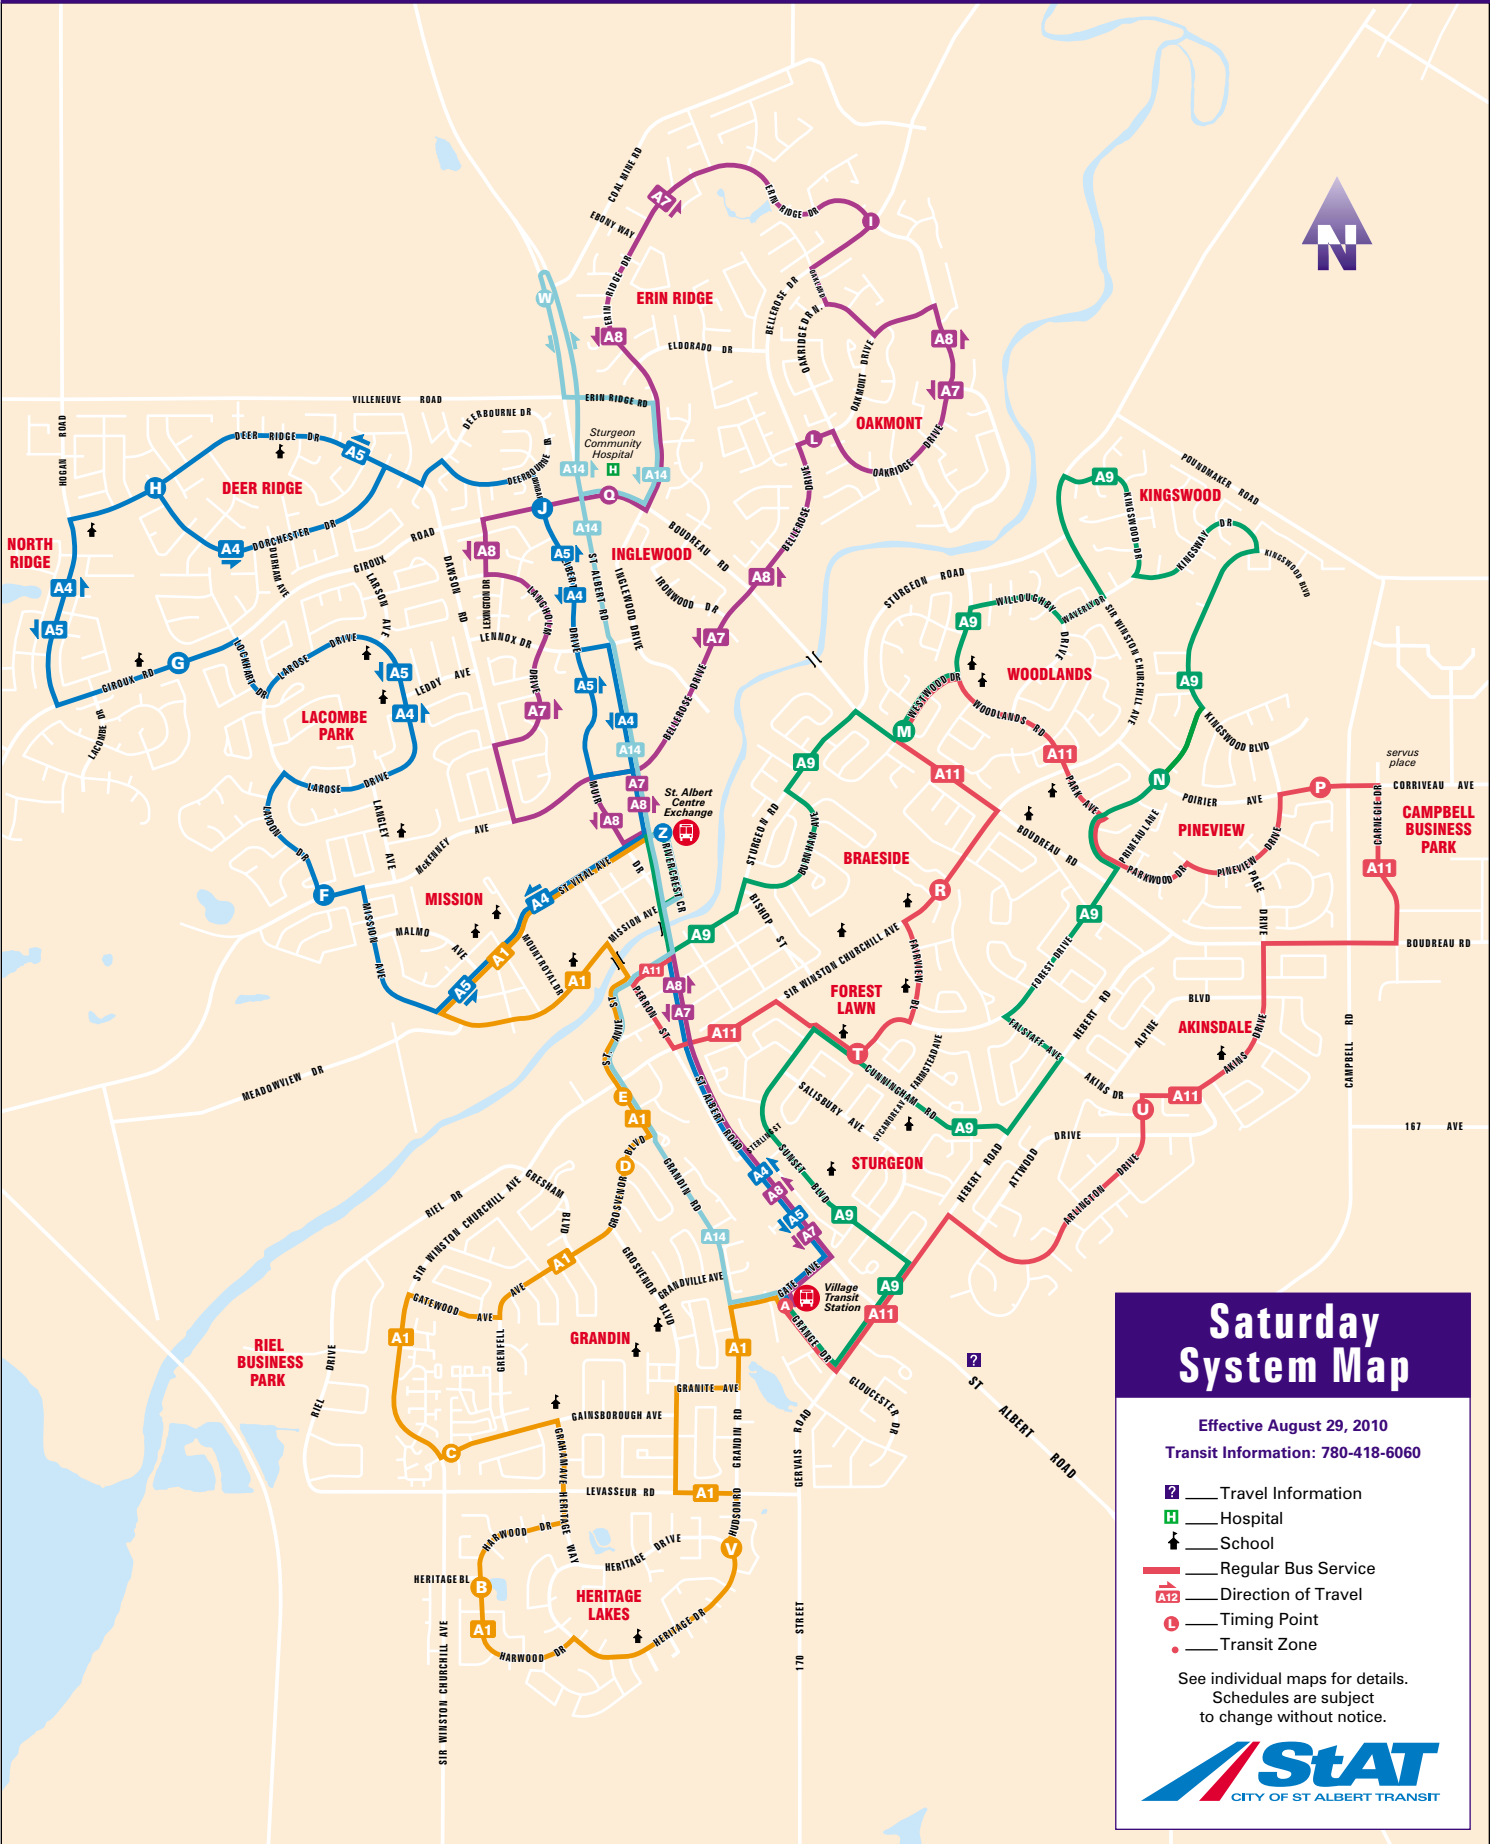

Saturday System Map

Saturday System Map

Effective August 29, 2010
 Transit Information: 780-418-6060

- Travel Information
- Hospital
- School
- Regular Bus Service
- Direction of Travel
- Timing Point
- Transit Zone

See individual maps for details.
 Schedules are subject to change without notice.