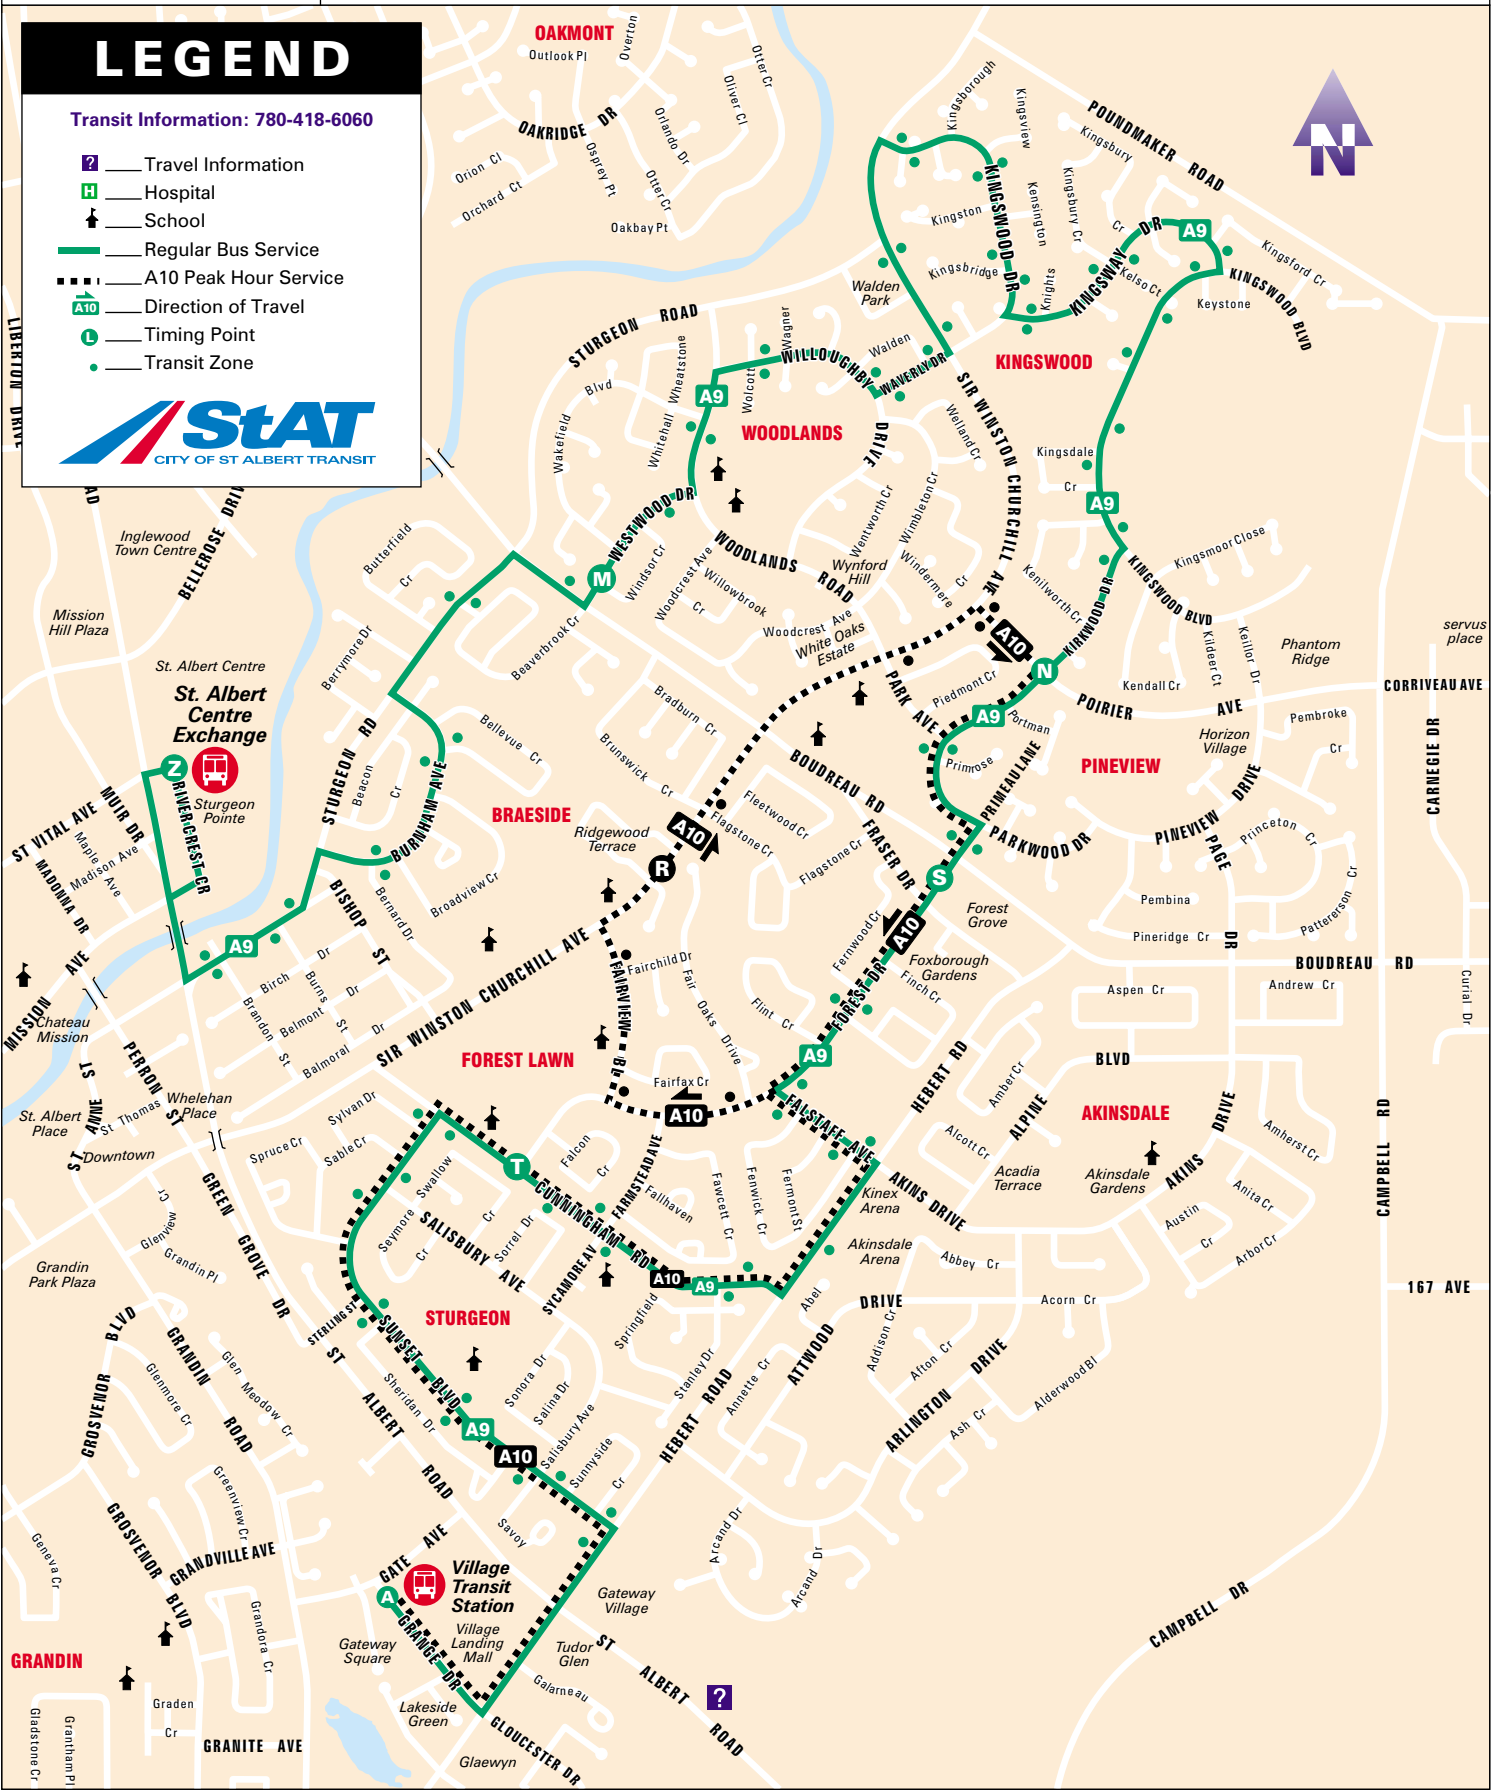

Routes A9 & A10

Servicing

Braeside - Woodlands - Kingswood - Forest Lawn - Sturgeon

A9 Weekdays

	Village Transit Station Departure A	Cunningham Rd Forest Drive Southbound T	Kirkwood Drive Poirier Avenue Northbound N	Westwood Dr Wakefield Blvd Westbound M	St. Albert Centre Exchange Arrival Z	St. Albert Centre Exchange Departure Z	Westwood Dr Windsor Cres Northbound M	Parkwood Dr Poirier Avenue Southbound N	Cunningham Rd Forest Drive Northbound T	Village Transit Station Arrival A	
AM			5:39	5:47	5:55						
			5:54	6:02	6:10						
			6:09	6:17	6:25						
			6:24	6:32	6:40						>208
			6:39	6:47	6:55						>208
			6:54	7:02	7:10						>208
			7:24	7:32	7:40						>208
			7:54	8:02	8:10	8:19	8:25	8:31	8:36	8:46	
	8:15	8:20	8:26	8:33	8:41	8:49	8:55	9:01	9:06	9:16	
	8:45	8:50	8:56	9:03	9:11	9:19	9:25	9:31	9:36	9:45	
	9:15	9:20	9:26	9:33	9:41	9:49	9:55	10:01	10:06	10:16	
	9:46	9:51	9:56	10:03	10:11						>202
	10:36	10:41	10:47	10:54	11:02	10:19	10:25	10:31	10:36	10:45	
	11:36	11:41	11:47	11:54	12:02	11:09	11:14	11:22	11:27	11:36	
PM	12:36	12:41	12:47	12:54	1:02	1:09	1:14	1:22	1:27	1:36	
	1:36	1:41	1:47	1:54	2:02	2:09	2:14	2:22	2:27	2:36	
	2:36	2:41	2:47	2:54	3:02	3:09	3:14	3:22	3:27	3:36	
	3:05	3:10	3:16	3:23	3:31	3:43	3:48	3:56			
	3:37	3:42	3:48	3:55	4:03	4:17	4:22	4:28	4:35	4:43	
						4:32	4:37	4:46	*		
						4:50	4:55	5:03	*		
			4:45	4:52	4:58	5:02	5:07	5:16	*		
			5:00	5:07	5:13	5:20	5:25	5:33	*		
			5:15	5:22	5:28	5:32	5:37	5:46			
			5:30	5:37	5:43	5:50	5:55	6:03			
			5:58	6:05	6:11	6:15	6:20	6:28			
	5:55	5:59	6:07	6:13	6:20						
				6:32	6:38	6:45	6:50	6:56	7:03	7:08	
	6:40	6:44	6:52	6:58	7:05						

At #7:56, by Cunningham/Forest Dr., turn left on to Forest, Fairview to Route.

Dial-a-bus is available after 7:00 p.m. Subject to change without notice.