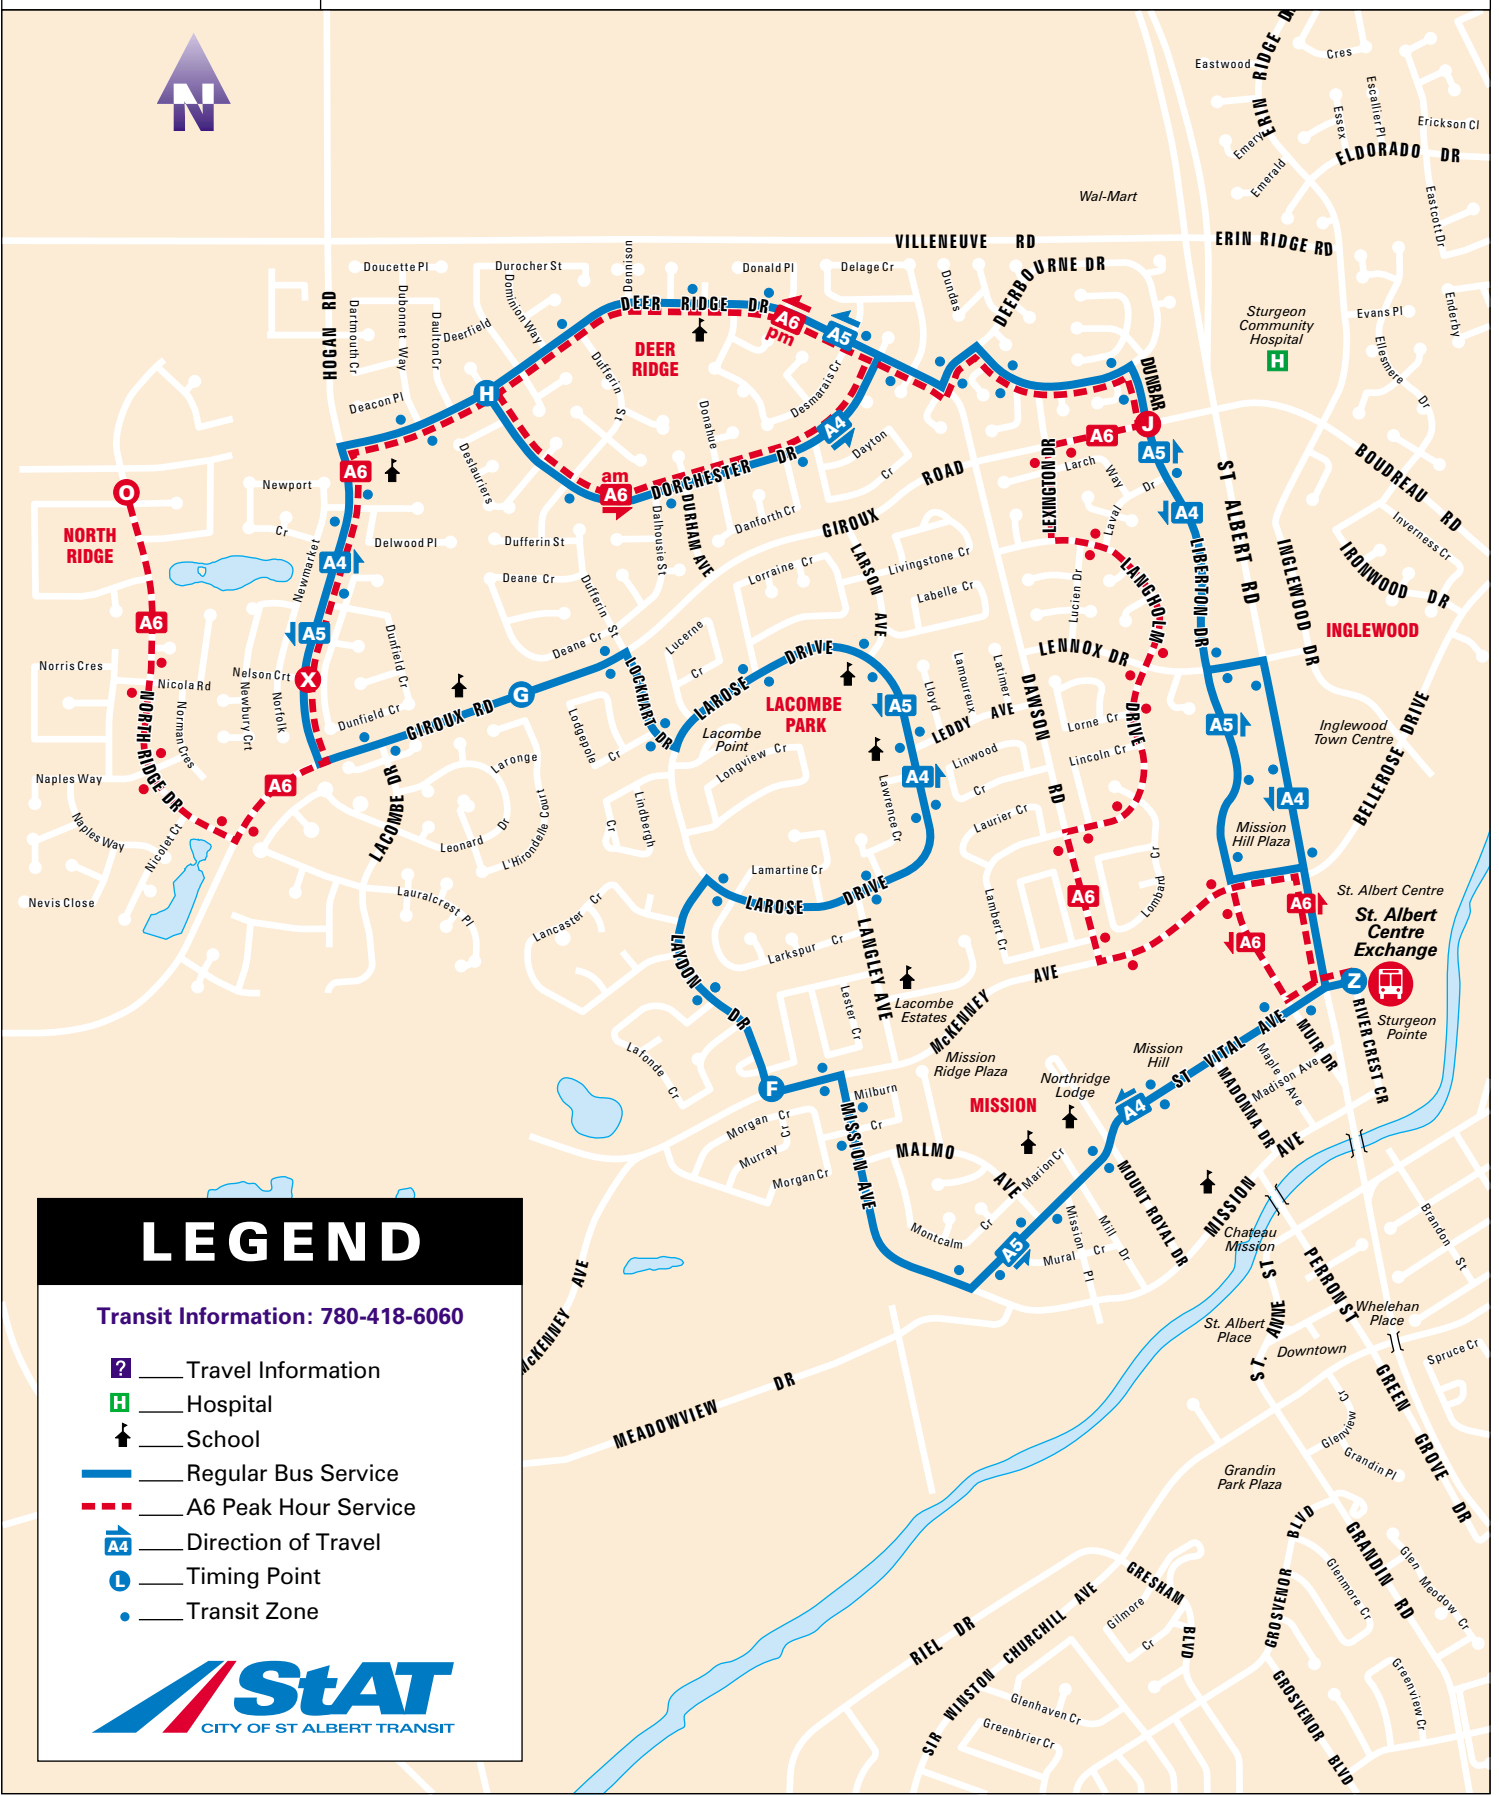

Routes A4, A5 & A6

Servicing

Mission - Lacombe - Deer Ridge - North Ridge

LEGEND

Transit Information: 780-418-6060

- Travel Information
- Hospital
- School
- Regular Bus Service
- A6 Peak Hour Service
- Direction of Travel
- Timing Point
- Transit Zone