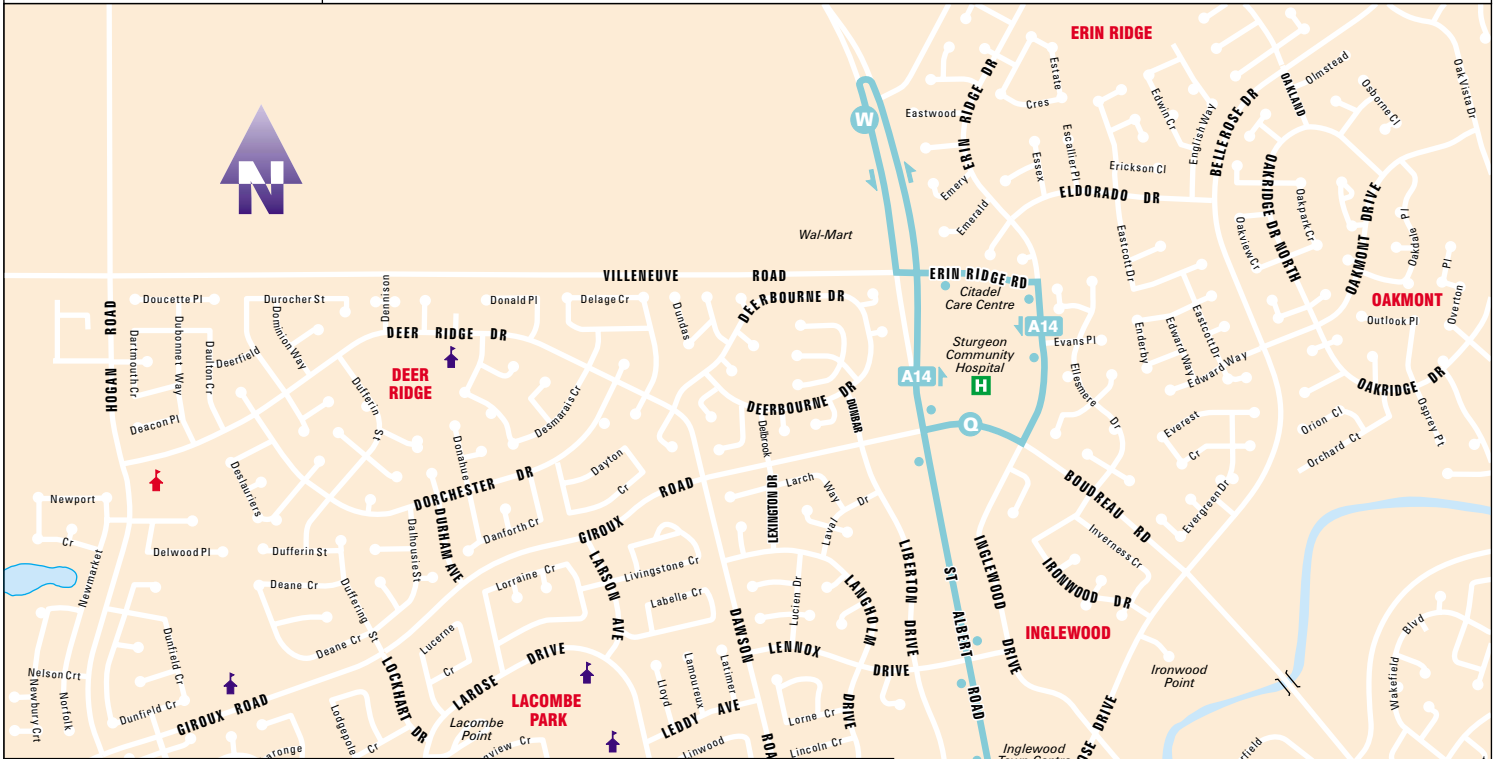

Route A14

Servicing

V.T.S. - St. Albert Centre - Summit Centre - Hospital - North Save-on-Food

A14 Weekdays

	Village Transit Station Departure	St. Albert Centre Exchange North	St. Albert Road North Save-On Foods Southbound	Sturgeon Hospital Arrival	St. Albert Centre Exchange North	St. Albert Centre Exchange North	St. Albert Road North Save-On Foods Southbound	Sturgeon Hospital Westbound	St. Albert Centre Exchange	Village Transit Station Arrival
	A	Z	W	G	Z	Z	W	G	Z	A
AM	6:05	6:11	----->	6:15						
	6:20	6:26	----->	6:30						
	6:35	6:41	----->	6:45						
	6:50	6:57	----->	7:00						
	7:05	7:12	7:18	----->	7:23					
	7:20	7:27	----->	7:30						
	7:35	7:42	----->	7:45						
	8:05	8:13								
	8:21	8:29	8:35	8:40	8:45	8:45	8:55	8:58	9:08	9:16
	8:51	8:59	9:05							
	9:21	9:29	9:35	9:40	9:45	9:45	9:55	9:58	10:08	10:16
	10:21	10:29	10:35	10:40	10:45	11:09	11:14	11:17	11:26	11:34
	11:38	11:46	11:52	11:57	12:02	12:09	12:14	12:17	12:26	12:34
PM	12:38	12:46	12:52	12:57	1:02	1:09	1:14	1:17	1:26	1:34
	1:38	1:46	1:52	1:57	2:02	2:09	2:14	2:17	2:26	2:34
	2:38	2:46	2:52	2:57	3:02	3:09	3:14	3:17	3:26	3:34
	3:38	3:46	3:52	3:57	4:02	4:05	4:14	4:17	4:26	4:34
									5:16	5:24
	4:44	4:51	4:57	5:02	5:07	5:08	5:15	5:18	5:26	5:34
									5:46	5:53
									5:58	6:05
	5:44	5:51	5:57	6:02	6:07	6:08	6:15	6:19	6:26	6:35
	6:45	6:52	----->	*6:55			7:20	7:24	7:29	7:35
	7:10	7:17								
	7:45	7:52	----->	*7:55			8:20	8:24	8:29	8:35
	8:45	8:52	----->	*8:55			9:20	9:24	9:29	9:35
	9:45	9:52	----->	*9:55			10:20	10:24	10:29	10:35
	10:45	10:52	----->	*10:55			11:20	11:24	11:29	11:35

>201

Subject to change without notice.

* - Drop off only.