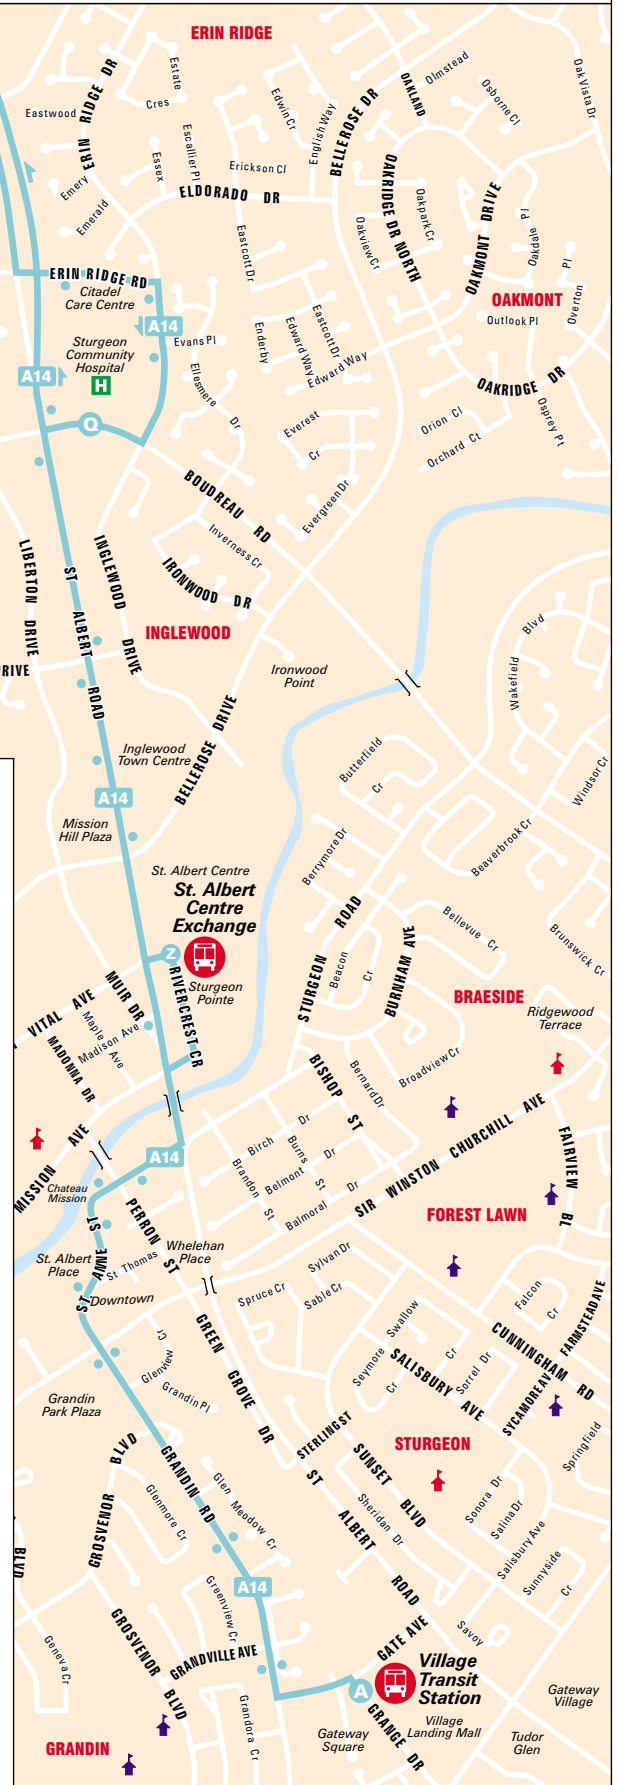

Route A14

Servicing

V.T.S. - St. Albert Centre - Summit Centre - Hospital - North Save-on-Food

A14 Weekdays

	Village Transit Station Departure	St. Albert Centre Exchange North	St. Albert Road North Save-On Foods Southbound	Sturgeon Hospital Arrival	St. Albert Centre Exchange North	St. Albert Centre Exchange North	St. Albert Road North Save-On Foods Southbound	Sturgeon Hospital Westbound	St. Albert Centre Exchange	Village Transit Station Arrival
	A	Z	W	G	Z	Z	W	G	Z	A
AM	6:05	6:11	----->	6:15						
	6:20	6:26	----->	6:30						
	6:35	6:41	----->	6:45						
	6:50	6:57	----->	7:00						
	7:05	7:12	7:18	----->	7:23					
	7:20	7:27	----->	7:30						
	7:35	7:42	----->	7:45						
	8:05	8:13								
	8:21	8:29	8:35	8:40	8:45	8:45	8:55	8:58	9:08	9:16
	8:51	8:59	9:05							
	9:21	9:29	9:35	9:40	9:45	9:45	9:55	9:58	10:08	10:16
	10:21	10:29	10:35	10:40	10:45	11:09	11:14	11:17	11:26	11:34
	11:38	11:46	11:52	11:57	12:02	12:09	12:14	12:17	12:26	12:34
PM	12:38	12:46	12:52	12:57	1:02	1:09	1:14	1:17	1:26	1:34
	1:38	1:46	1:52	1:57	2:02	2:09	2:14	2:17	2:26	2:34
	2:38	2:46	2:52	2:57	3:02	3:09	3:14	3:17	3:26	3:34
	3:38	3:46	3:52	3:57	4:02	4:05	4:14	4:17	4:26	4:34
									5:16	5:24
	4:44	4:51	4:57	5:02	5:07	5:08	5:15	5:18	5:26	5:34
									5:46	5:53
									5:58	6:05
	5:44	5:51	5:57	6:02	6:07	6:08	6:15	6:19	6:26	6:35
	6:45	6:52	----->	*6:55			7:20	7:24	7:29	7:35
	7:10	7:17								
	7:45	7:52	----->	*7:55			8:20	8:24	8:29	8:35
	8:45	8:52	----->	*8:55			9:20	9:24	9:29	9:35
	9:45	9:52	----->	*9:55			10:20	10:24	10:29	10:35
	10:45	10:52	----->	*10:55			11:20	11:24	11:29	11:35