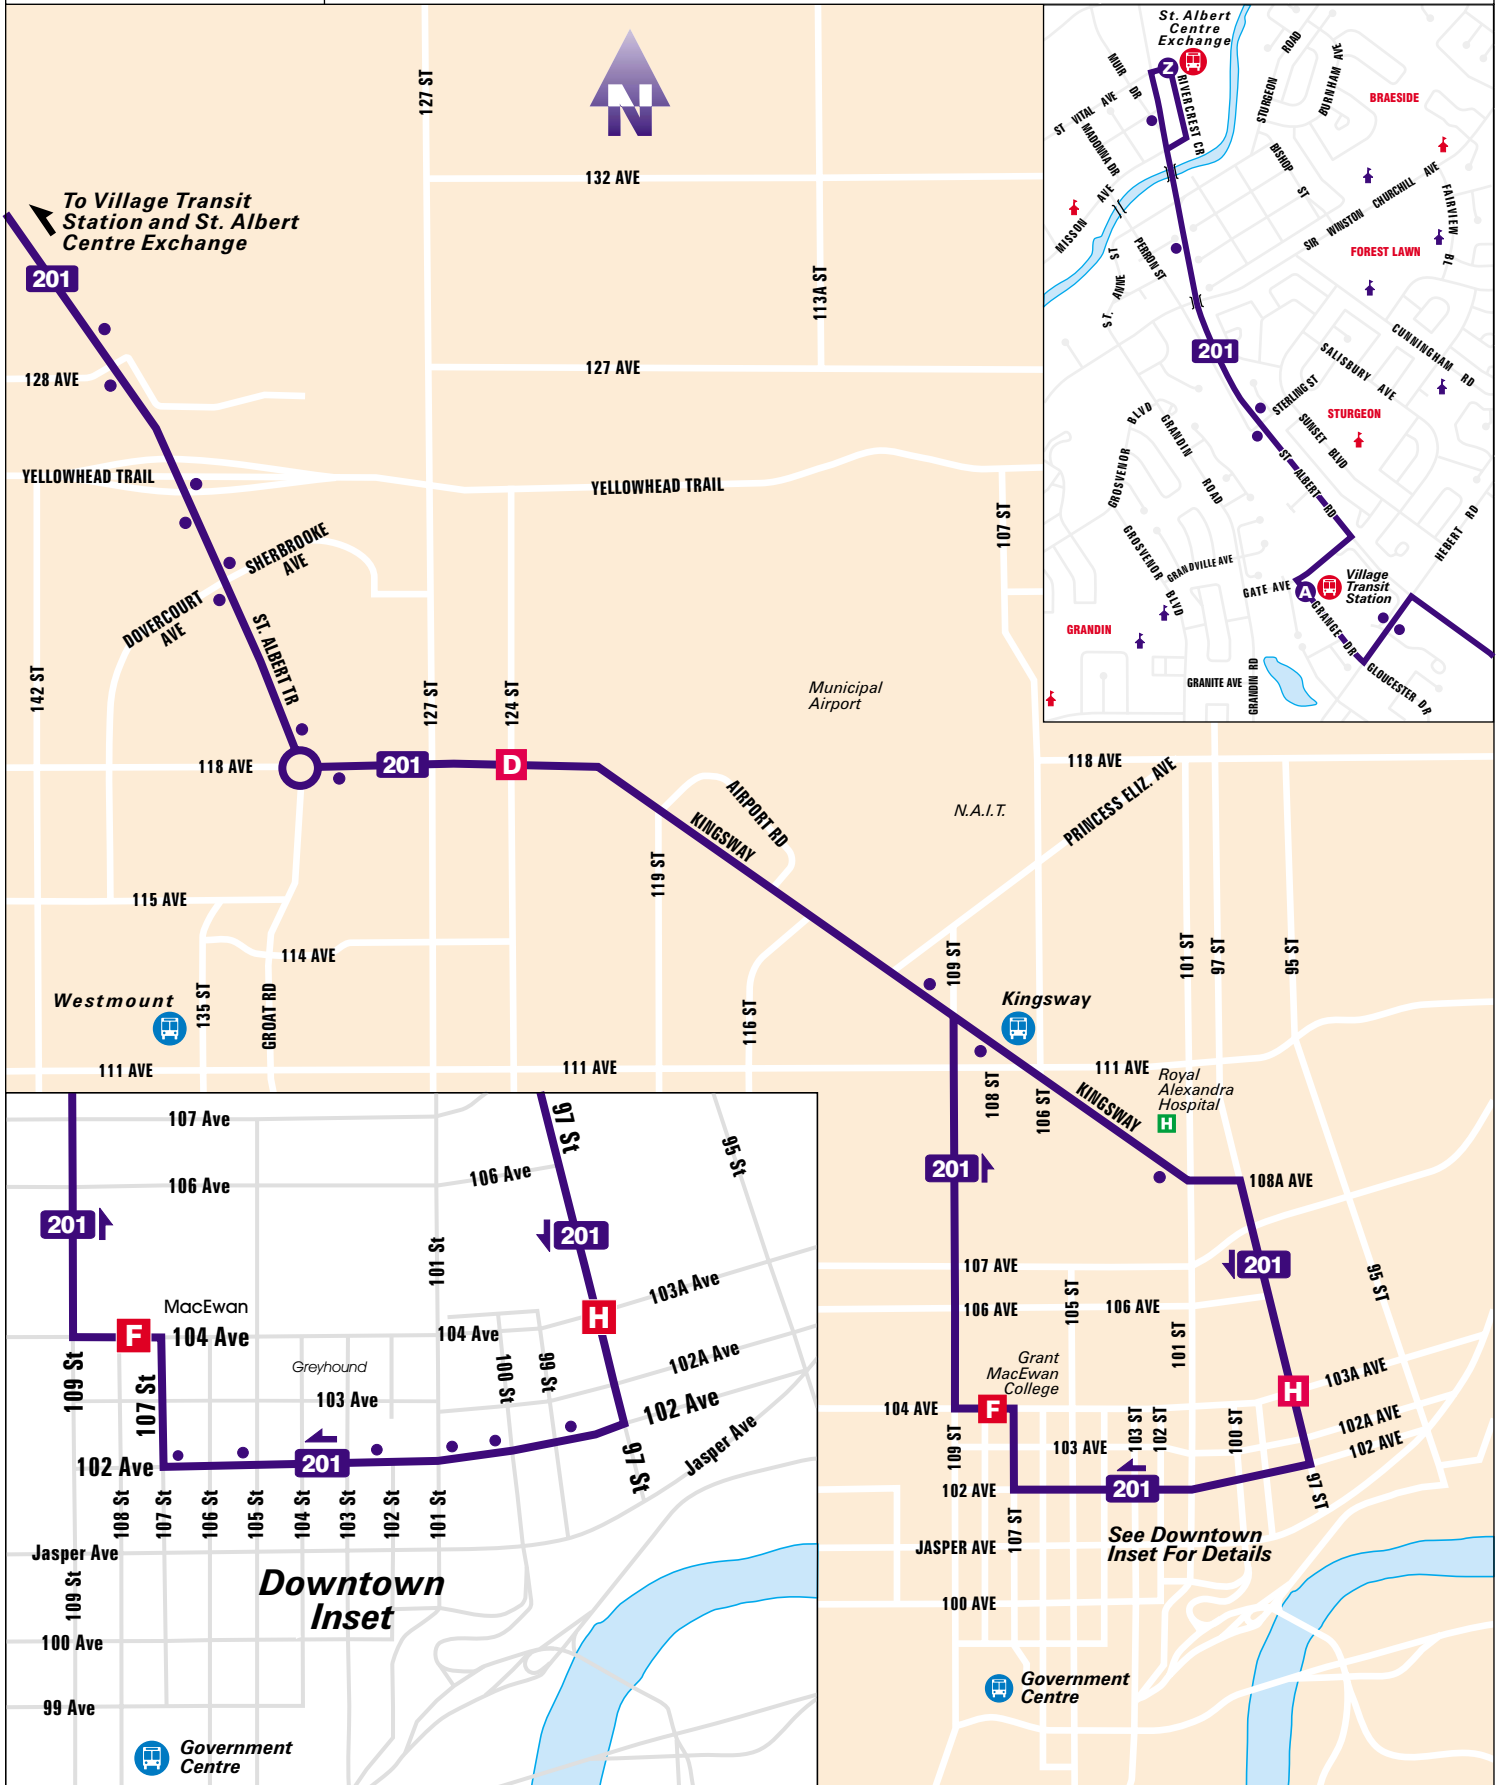

# Route 201 - Weekdays

Servicing

St. Albert - Downtown Edmonton - Commuter Service

> - Trip to St. Albert Local Route  
# - Bus terminates at MacEwan  
Subject to change without notice.