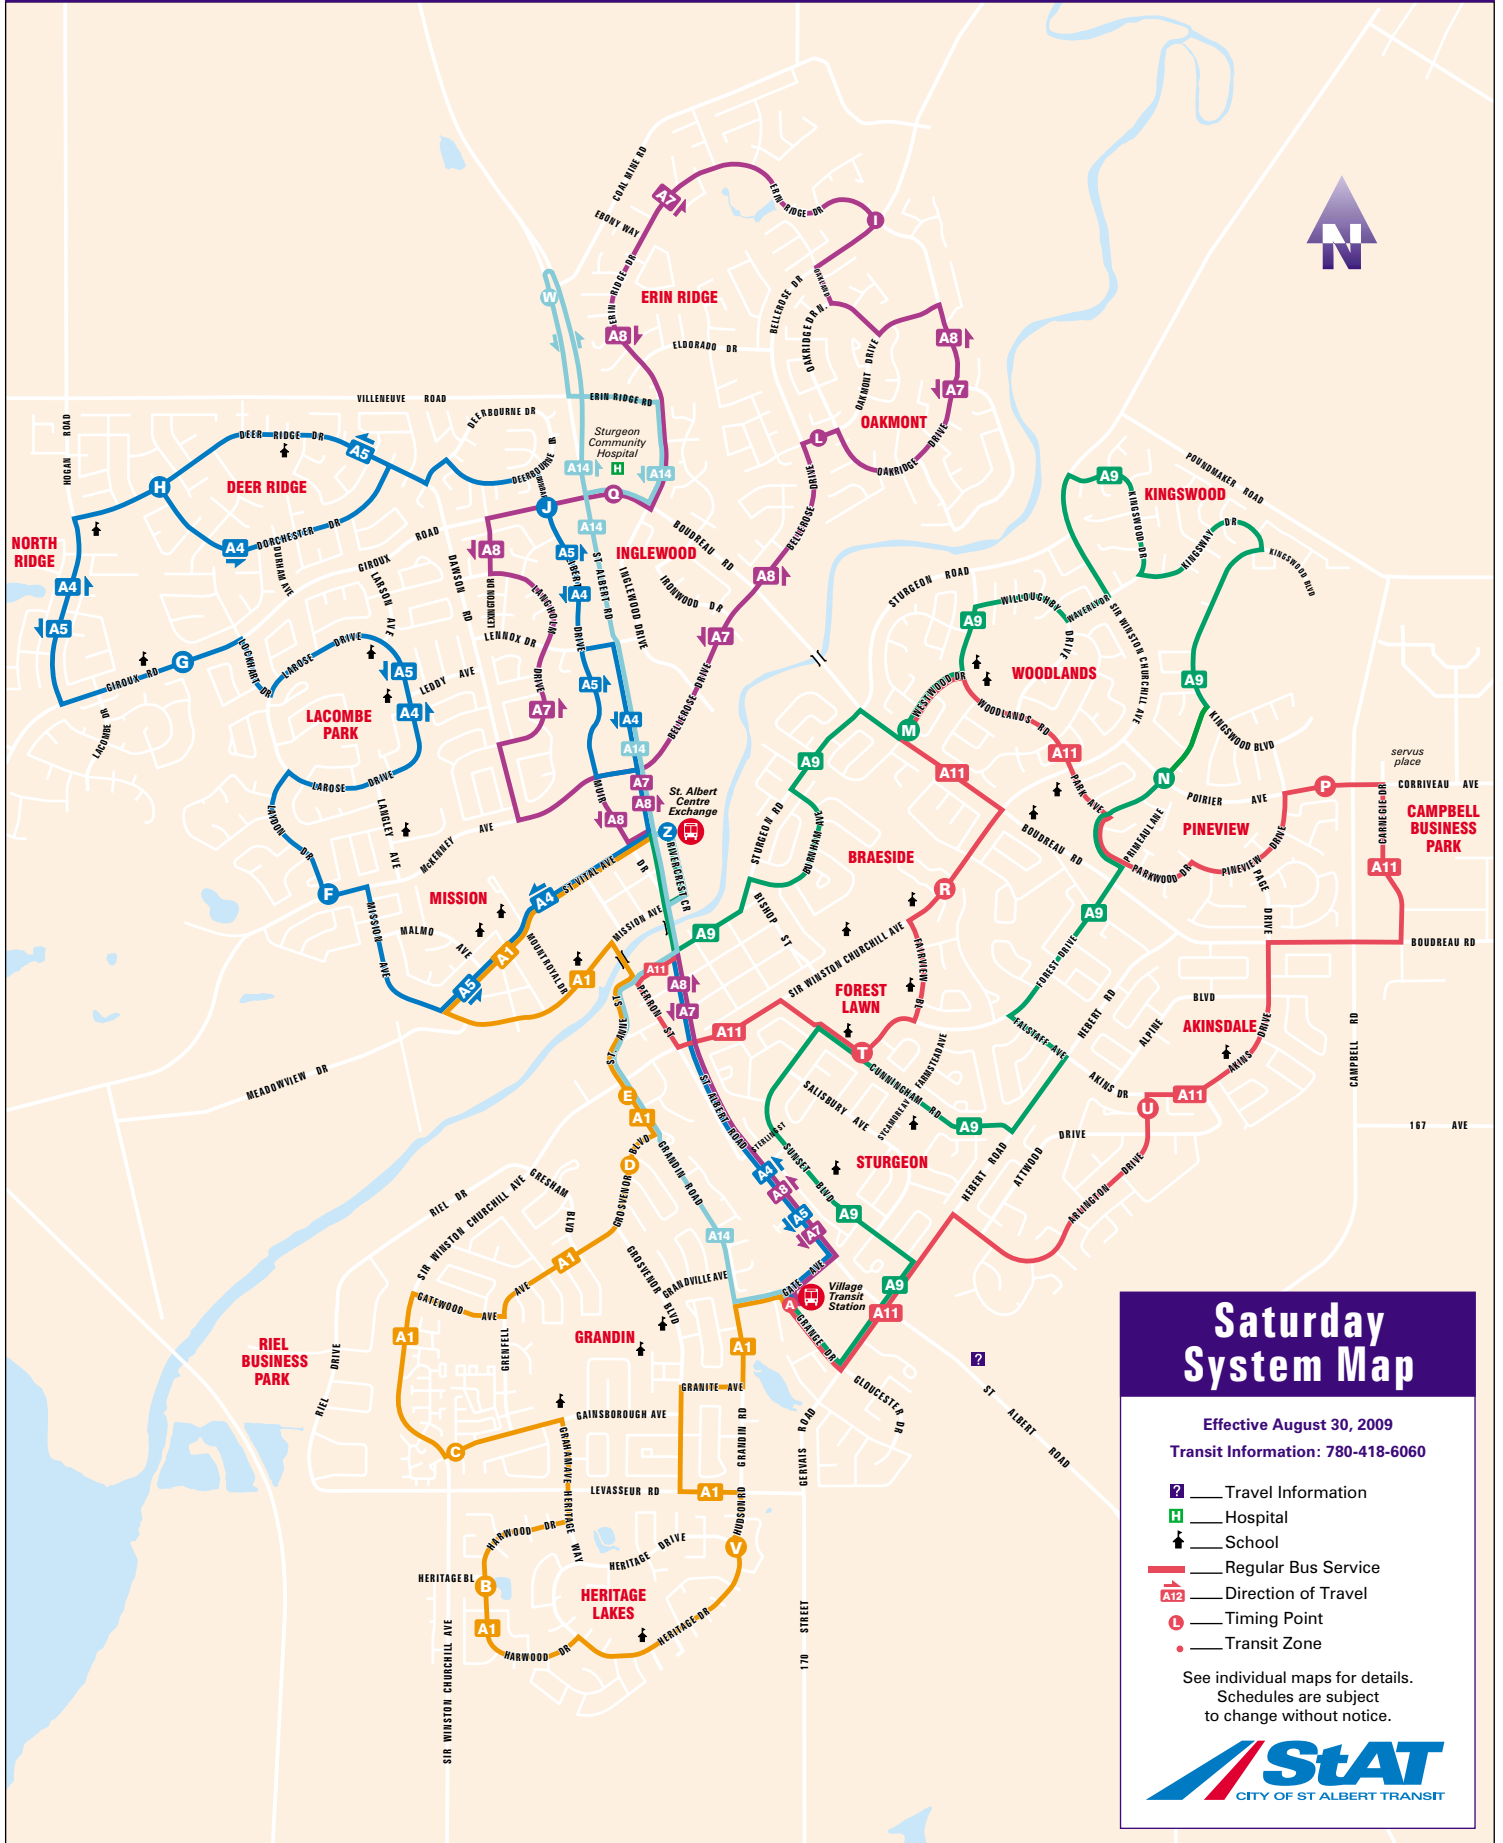

Saturday System Map

Saturday System Map

Effective August 30, 2009
 Transit Information: 780-418-6060

- Travel Information
- Hospital
- School
- Regular Bus Service
- Direction of Travel
- Timing Point
- Transit Zone

See individual maps for details.
 Schedules are subject to change without notice.