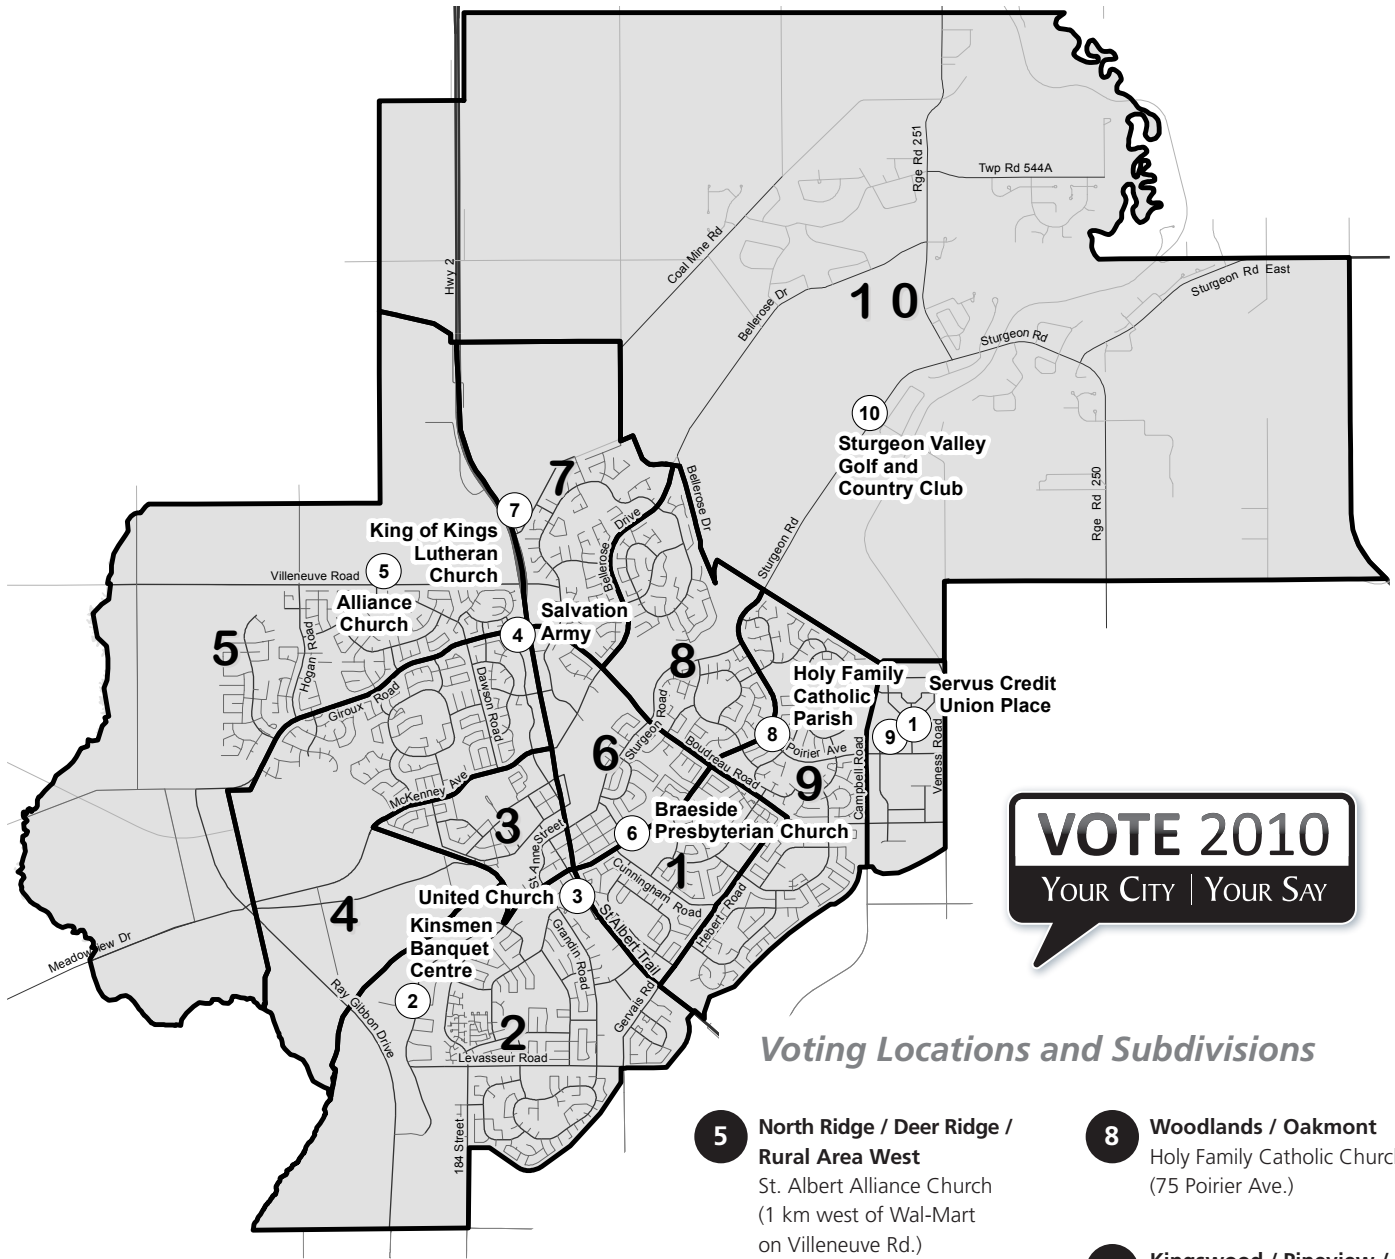

Map of Voting Subdivisions and Voting Stations

The following map illustrates the voting stations designated throughout the voting region as of June 2010.

Voting Locations and Subdivisions

- 1** **Sturgeon Heights/Forest Lawn**
Servus Credit Union Place
(400 Campbell Rd. - soccer field)
- 2** **Grandin/Heritage Lakes/
Rural Area South**
Kinsmen Banquet Centre
(47 Riel Drive)
- 3** **Mission / Downtown**
St. Albert United Church
(20 Green Grove Drive)
- 4** **Lacombe Park/Timberlea**
Salvation Army
(165 Liberton Drive)
- 5** **North Ridge / Deer Ridge /
Rural Area West**
St. Albert Alliance Church
(1 km west of Wal-Mart
on Villeneuve Rd.)
- 6** **Braeside / Inglewood**
Braeside Presbyterian
Church (6 Bernard Drive)
- 7** **Erin Ridge and Erin Ridge North**
King of Kings Lutheran Church
(RR#2 St. Albert, just north of
Coal Mine Rd.)
- 8** **Woodlands / Oakmont**
Holy Family Catholic Church
(75 Poirier Ave.)
- 9** **Kingswood / Pineview /
Akinsdale**
Servus Credit Union Place
(400 Campbell Rd. - soccer field)
- 10** **Guilbault – Catholic School
Division only**
Sturgeon Valley Golf
and Country Club
(NE of City on Sturgeon Road)