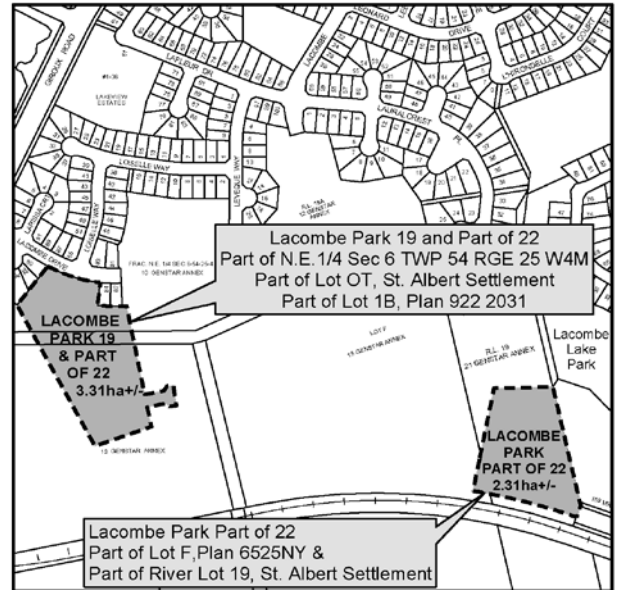

Schedule D

Grandfathering of Semi-detached Housing as a Discretionary Use on Lands Shown Below (BL21/2009)

This page left intentionally blank for printing purposes.