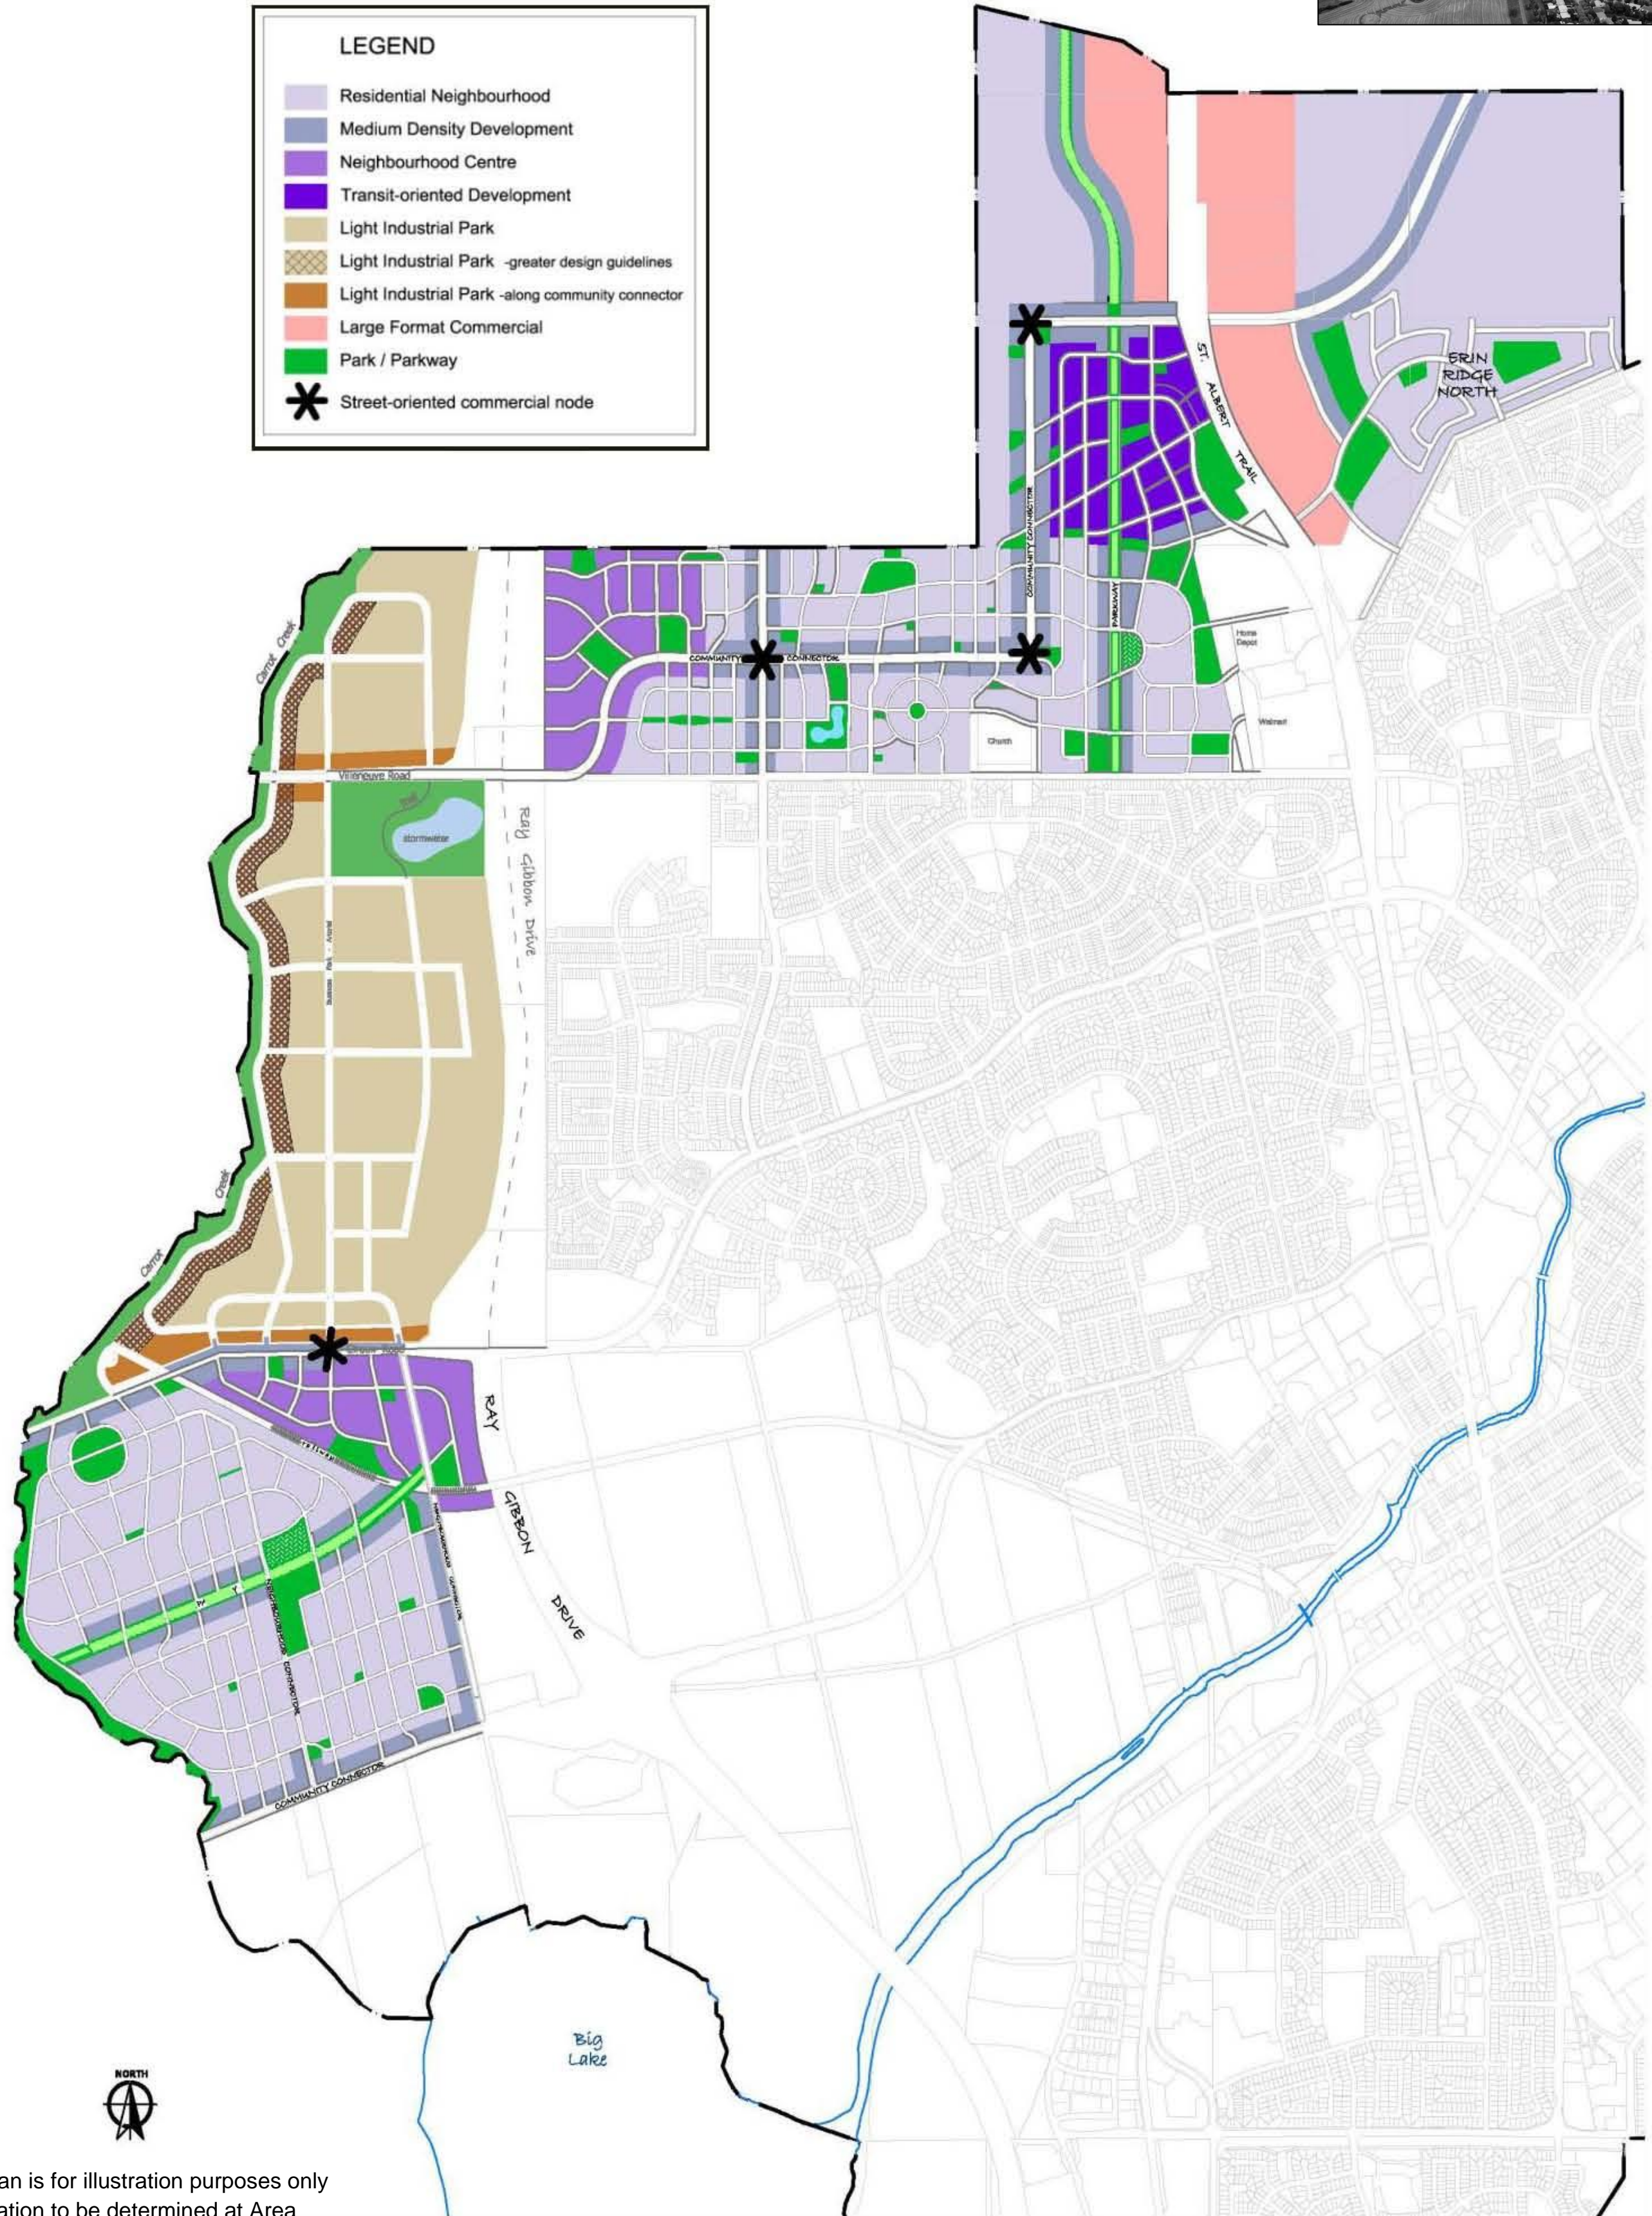

General Development Concept Northwest Lands

LEGEND

- Residential Neighbourhood
- Medium Density Development
- Neighbourhood Centre
- Transit-oriented Development
- Light Industrial Park
- Light Industrial Park -greater design guidelines
- Light Industrial Park -along community connector
- Large Format Commercial
- Park / Parkway
- * Street-oriented commercial node

NOTE: This plan is for illustration purposes only actual configuration to be determined at Area Structure Plan stage.