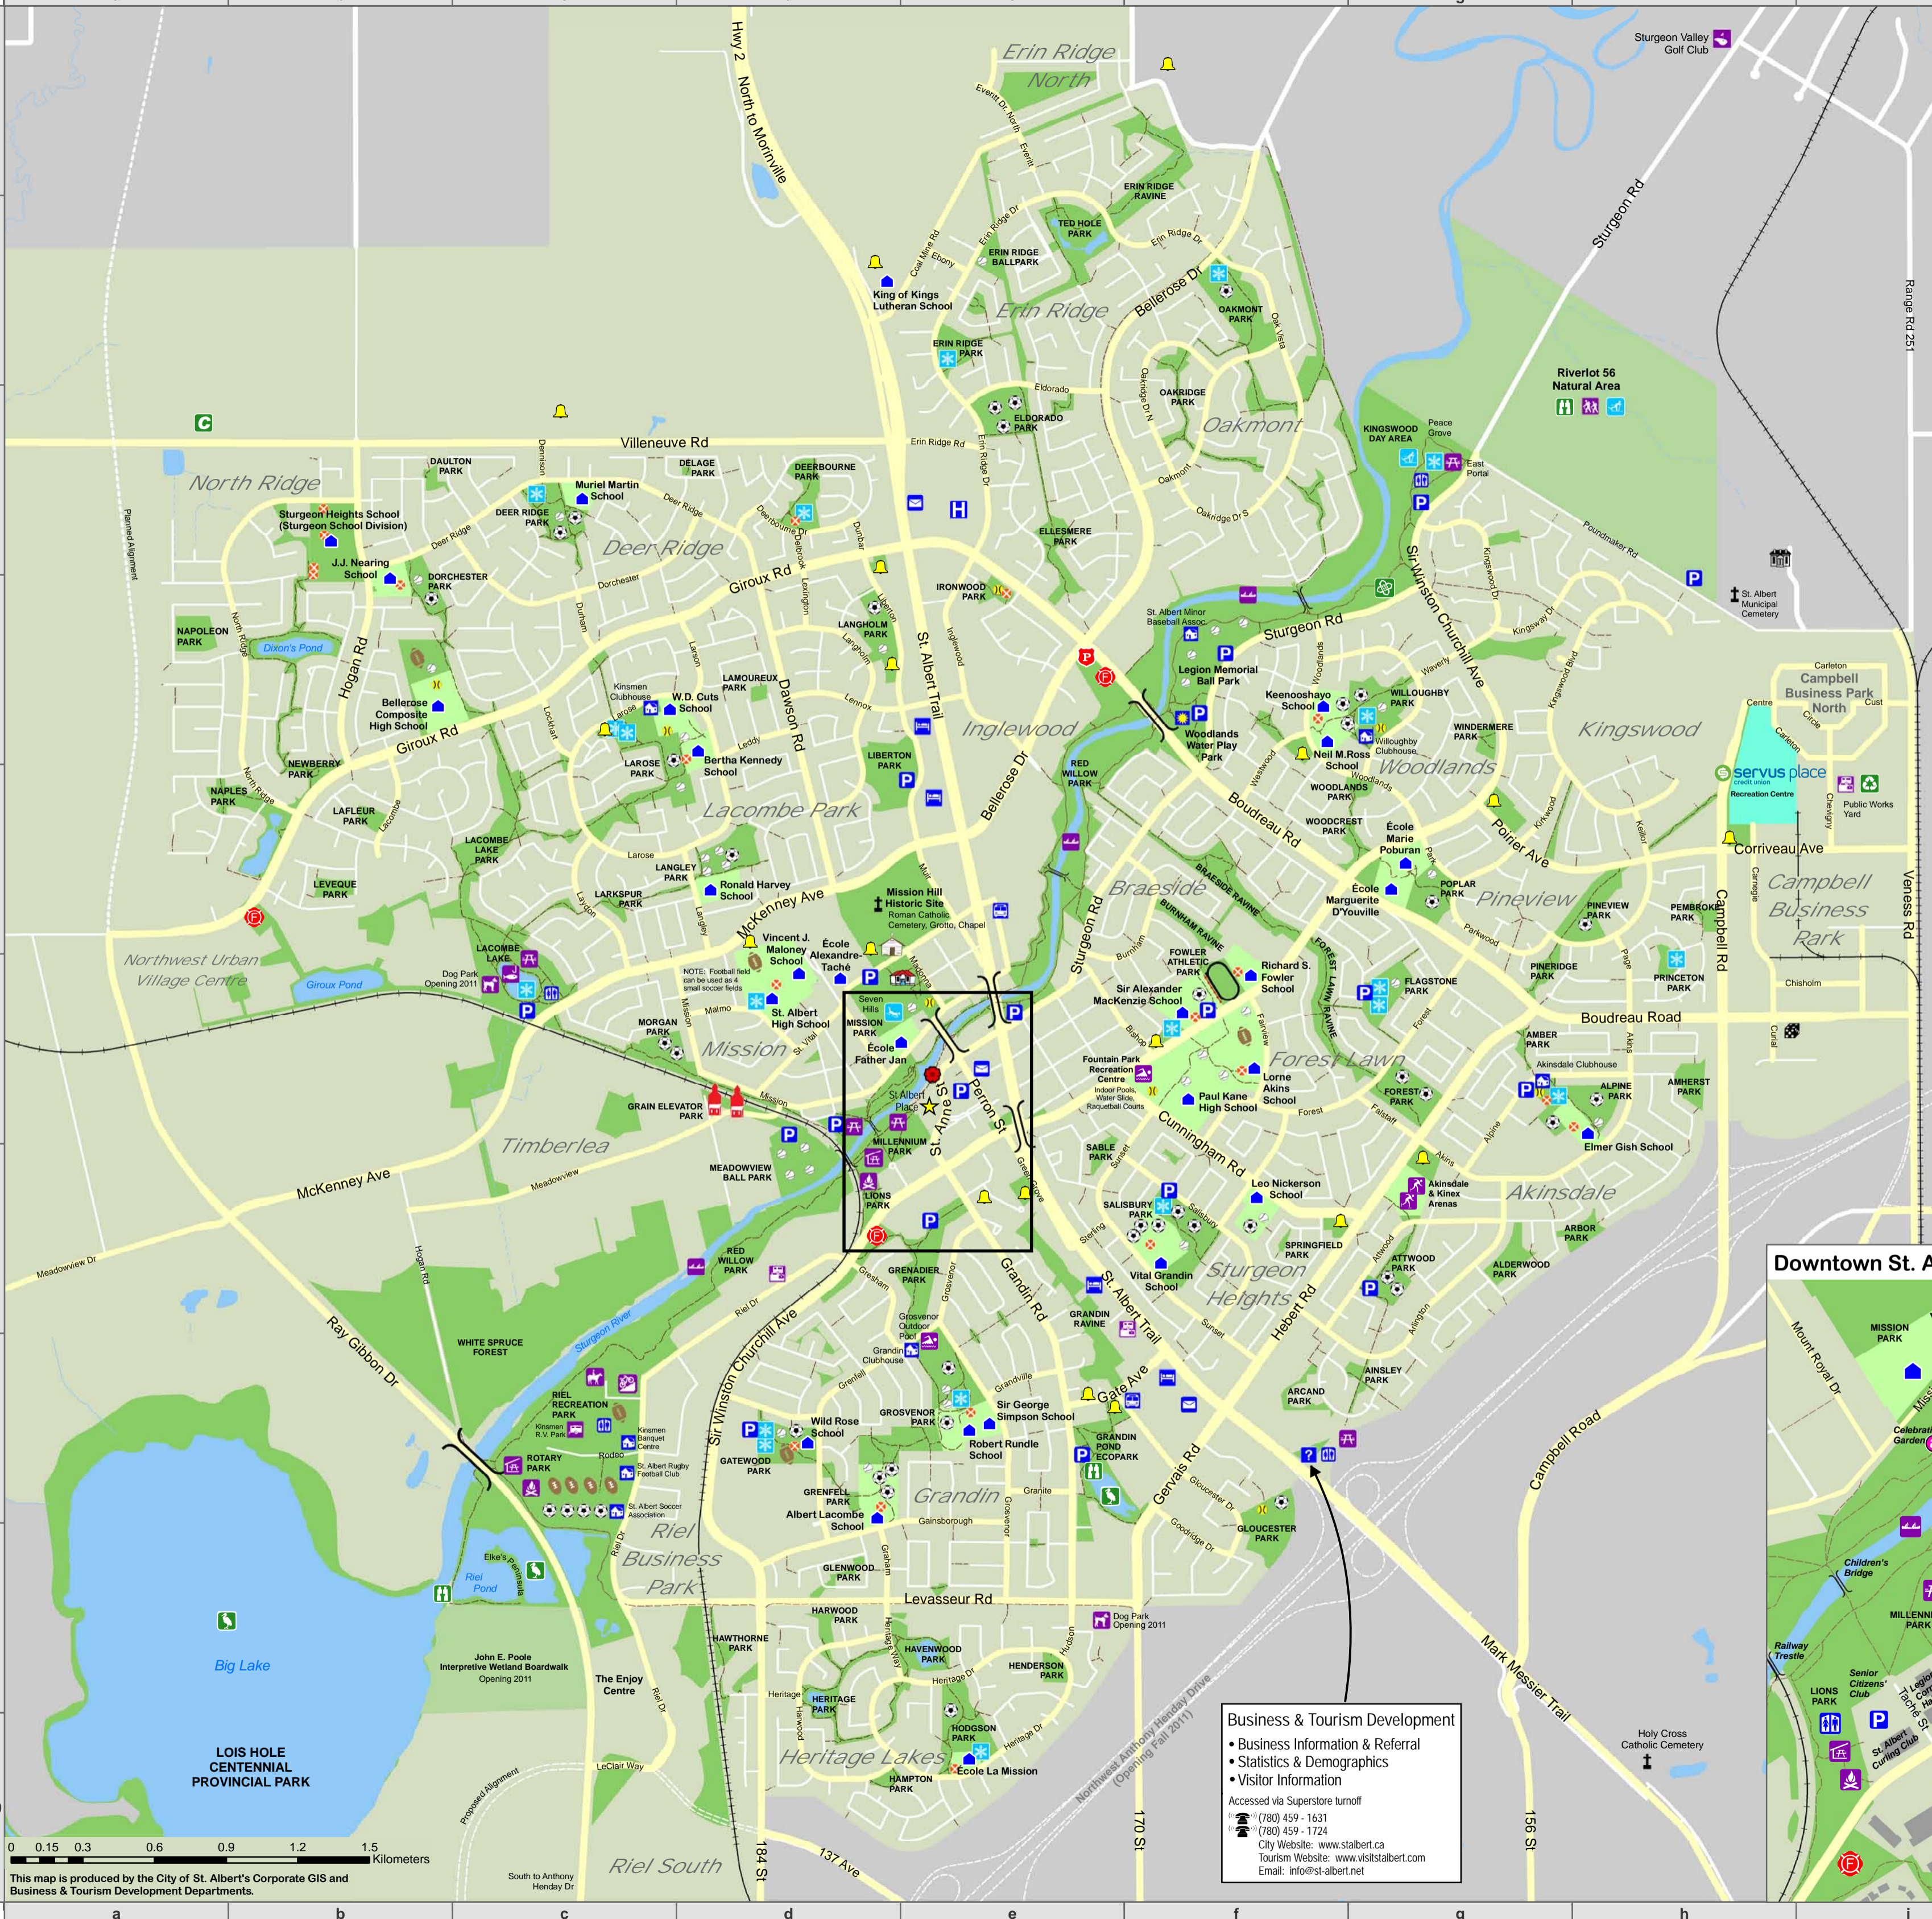

Your Community Guide

April 2011

NO WARRANTY IS MADE FOR THE COMPLETENESS OR ACCURACY OF THE INFORMATION ON THIS MAP

Business & Tourism Development

- Business Information & Referral
- Statistics & Demographics
- Visitor Information

Accessed via Superstore turnoff
(780) 459-1631
(780) 459-1724
City Website: www.stalbert.ca
Tourism Website: www.visitstalbert.com
Email: info@st-albert.net

This map is produced by the City of St. Albert's Corporate GIS and Business & Tourism Development Departments.